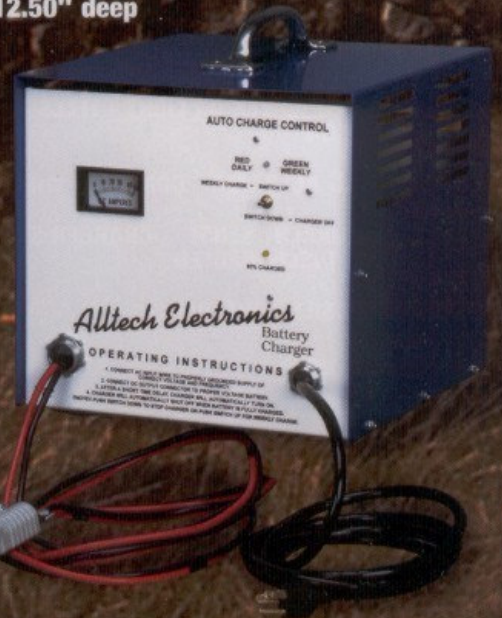

ALLTECH... THE "LITTLE CHARGER" THAT THINKS BIG!

E CABINET
13.12" wide
13.00" high
14.50" deep

F CABINET
8.12" wide
7.50" high
7.70" deep

ALLTECH BATTERY CHARGERS ... BUILT TO LAST

SSGC CABINET
9.12" wide
11.00" high
9.50" deep

A CABINET
11.12" wide
12.00" high
12.50" deep

- MICROPROCESSOR CONTROLLED
- HIGH DC REJECT
- SAFETY SHUT DOWN SWITCH (A & E CABINETS)
- 80% INDICATOR (A & E CABINETS)
- DUAL COLOR LIGHT - RED FOR NORMAL, GREEN FOR WEEKLY (A & E CABINETS)
- CURRENT SENSE - CHARGER SHUTS OFF WHEN BATTERY IS DISCONNECTED
- BACKUP TIMER - BACKUP TIMER WILL OVERRIDE SHOULD CHARGER NOT SHUT OFF IN 16 HOURS
- AC POWER FAILURE MEMORY - RESUMES CHARGE UPON RETURN OF AC POWER
- CARRYING HANDLE - EASILY PORTABLE
- POWDERED METAL COATING
- STEEL CABINETS
- MADE IN USA